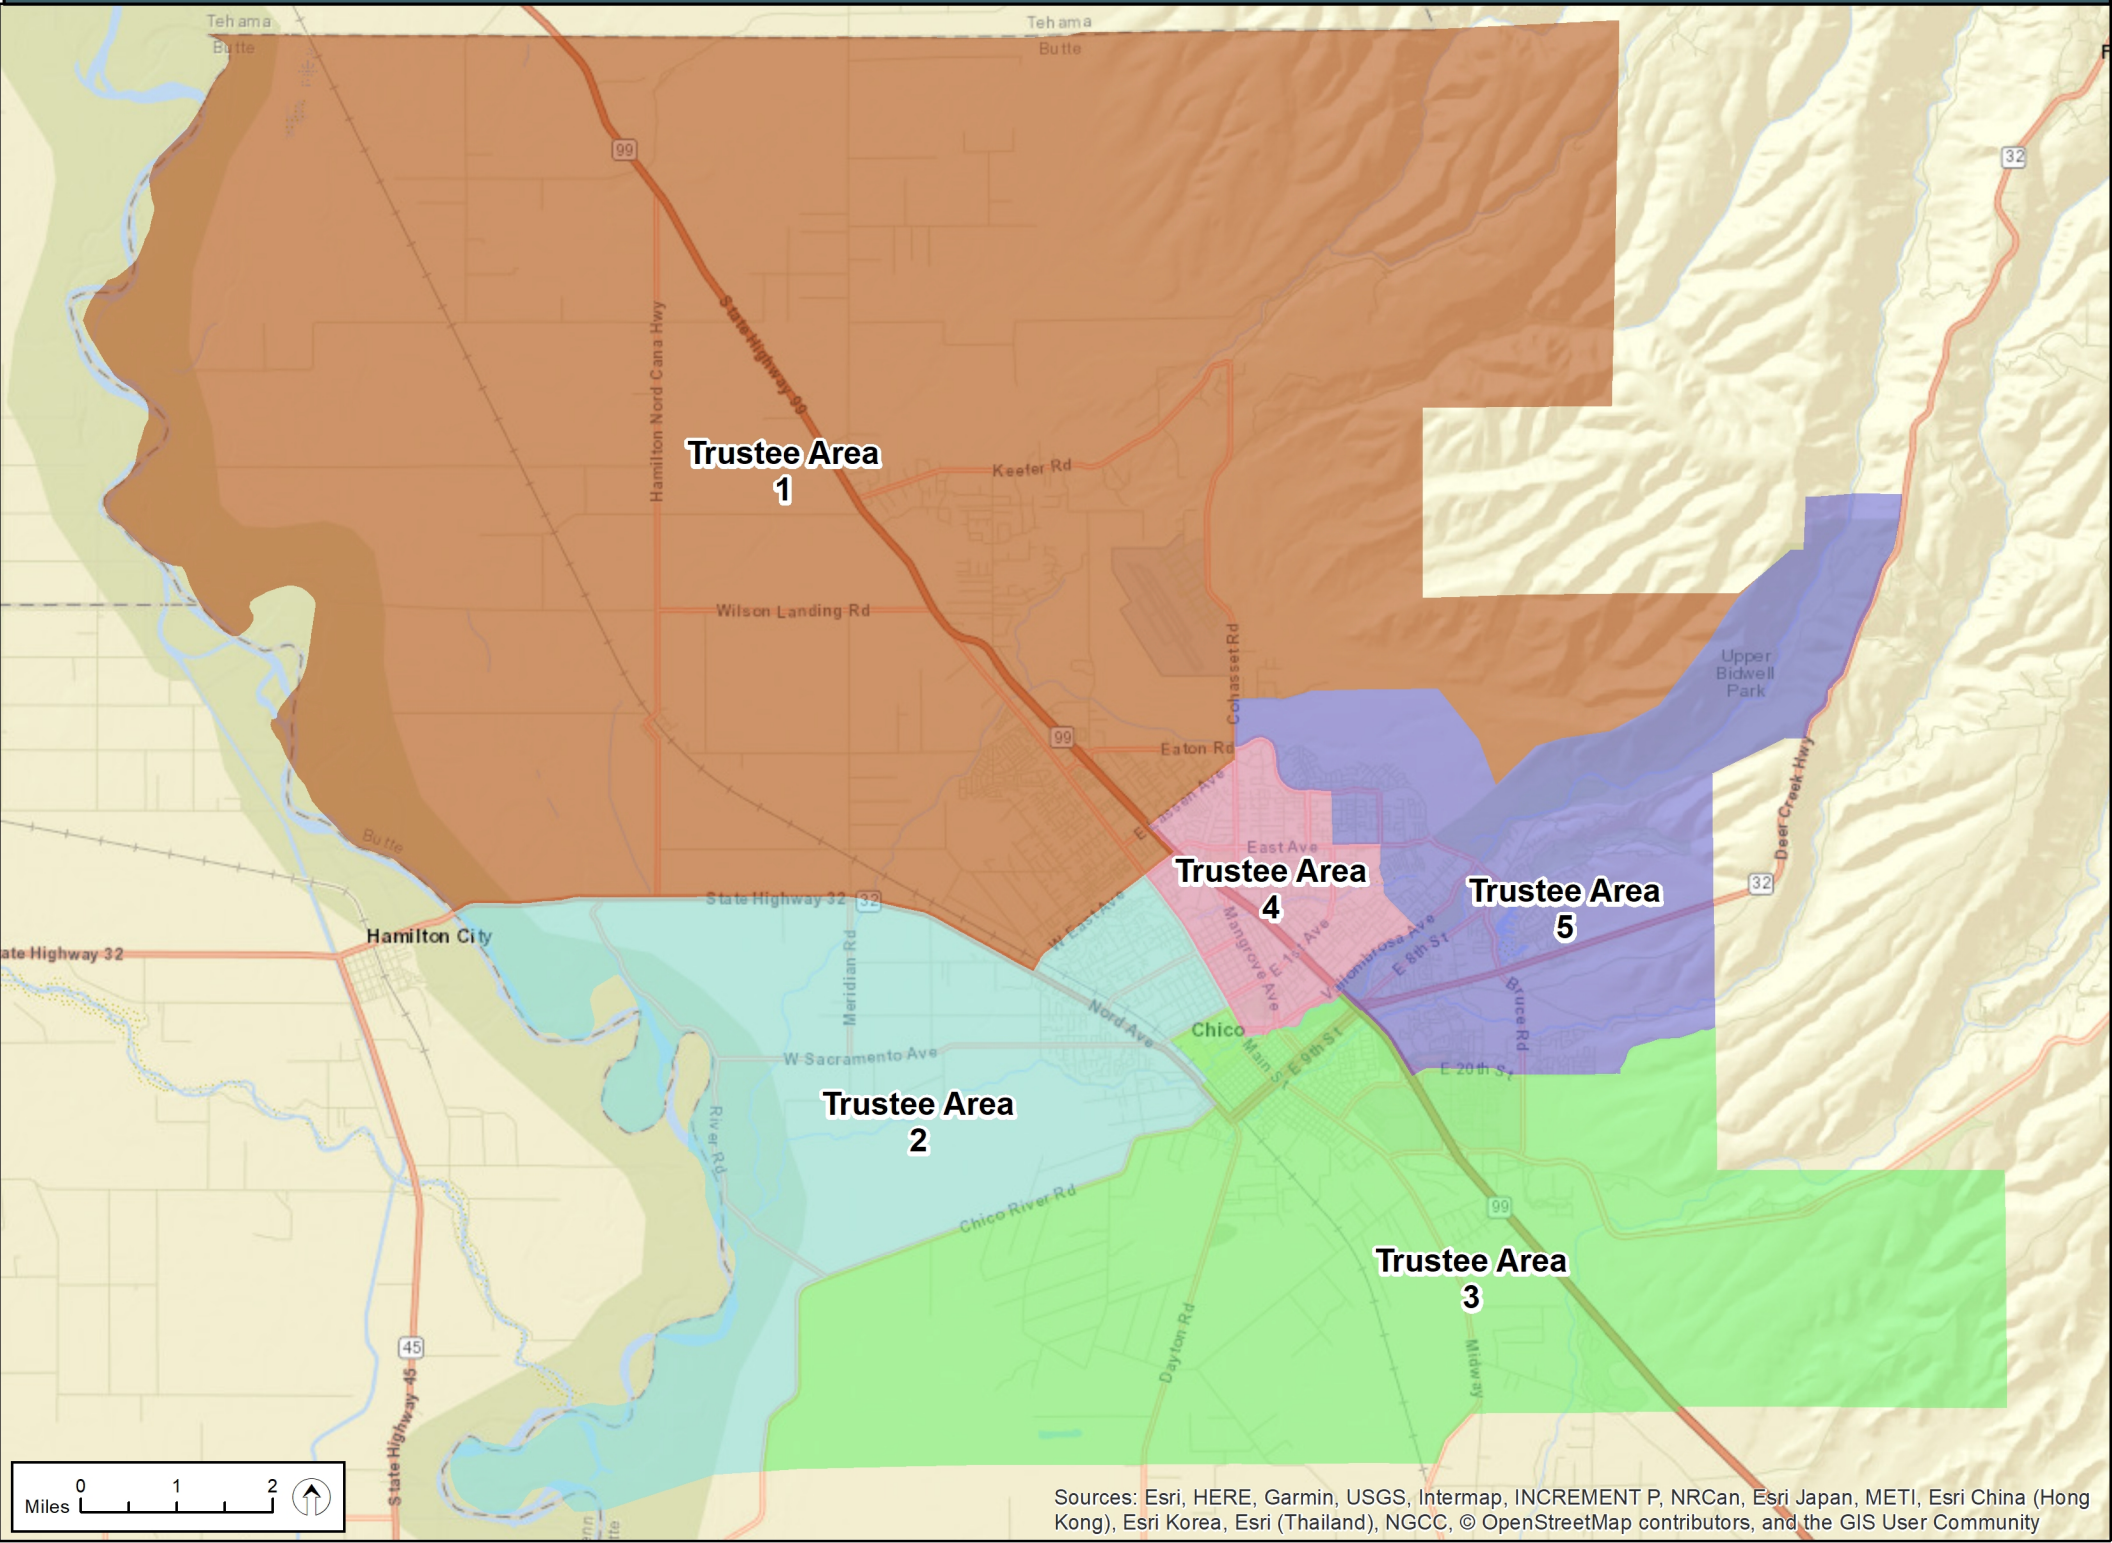

Trustee Areas

Chico Area Recreation and Park District

Sources: Esri, HERE, Garmin, USGS, Intermap, INCREMENT P, NRCan, Esri Japan, METI, Esri China (Hong Kong), Esri Korea, Esri (Thailand), NGCC, © OpenStreetMap contributors, and the GIS User Community